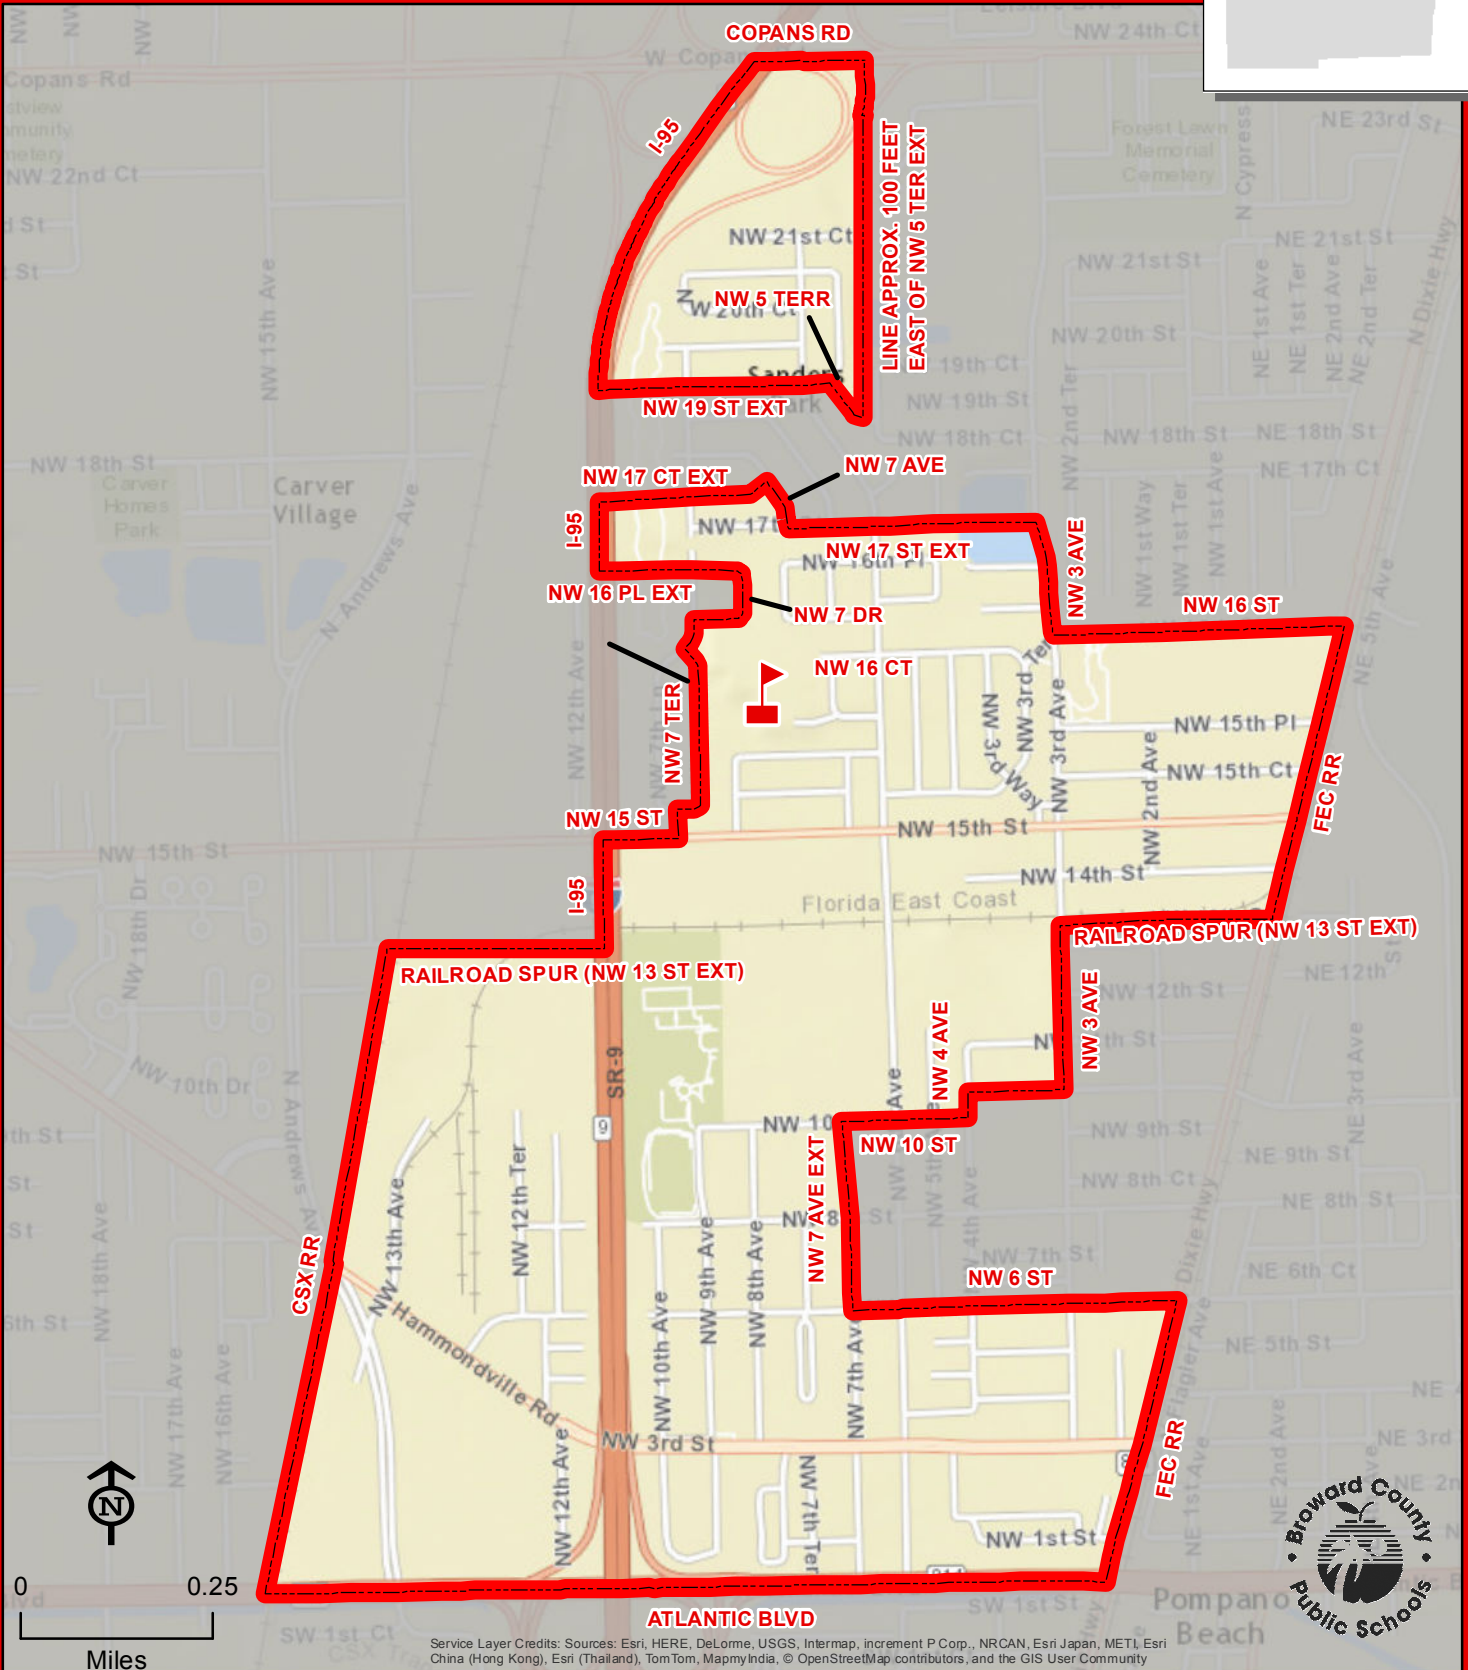

SANDERS PARK ELEMENTARY SCHOOL

800 NW 16 STREET
POMPANO BEACH, FLORIDA 33060
754-322-8400

Magnet School

SANDERS PARK

THIS MAP IS FOR CONCEPTUAL PURPOSES ONLY AND SHOULD NOT BE USED FOR LEGAL BOUNDARY DETERMINATIONS